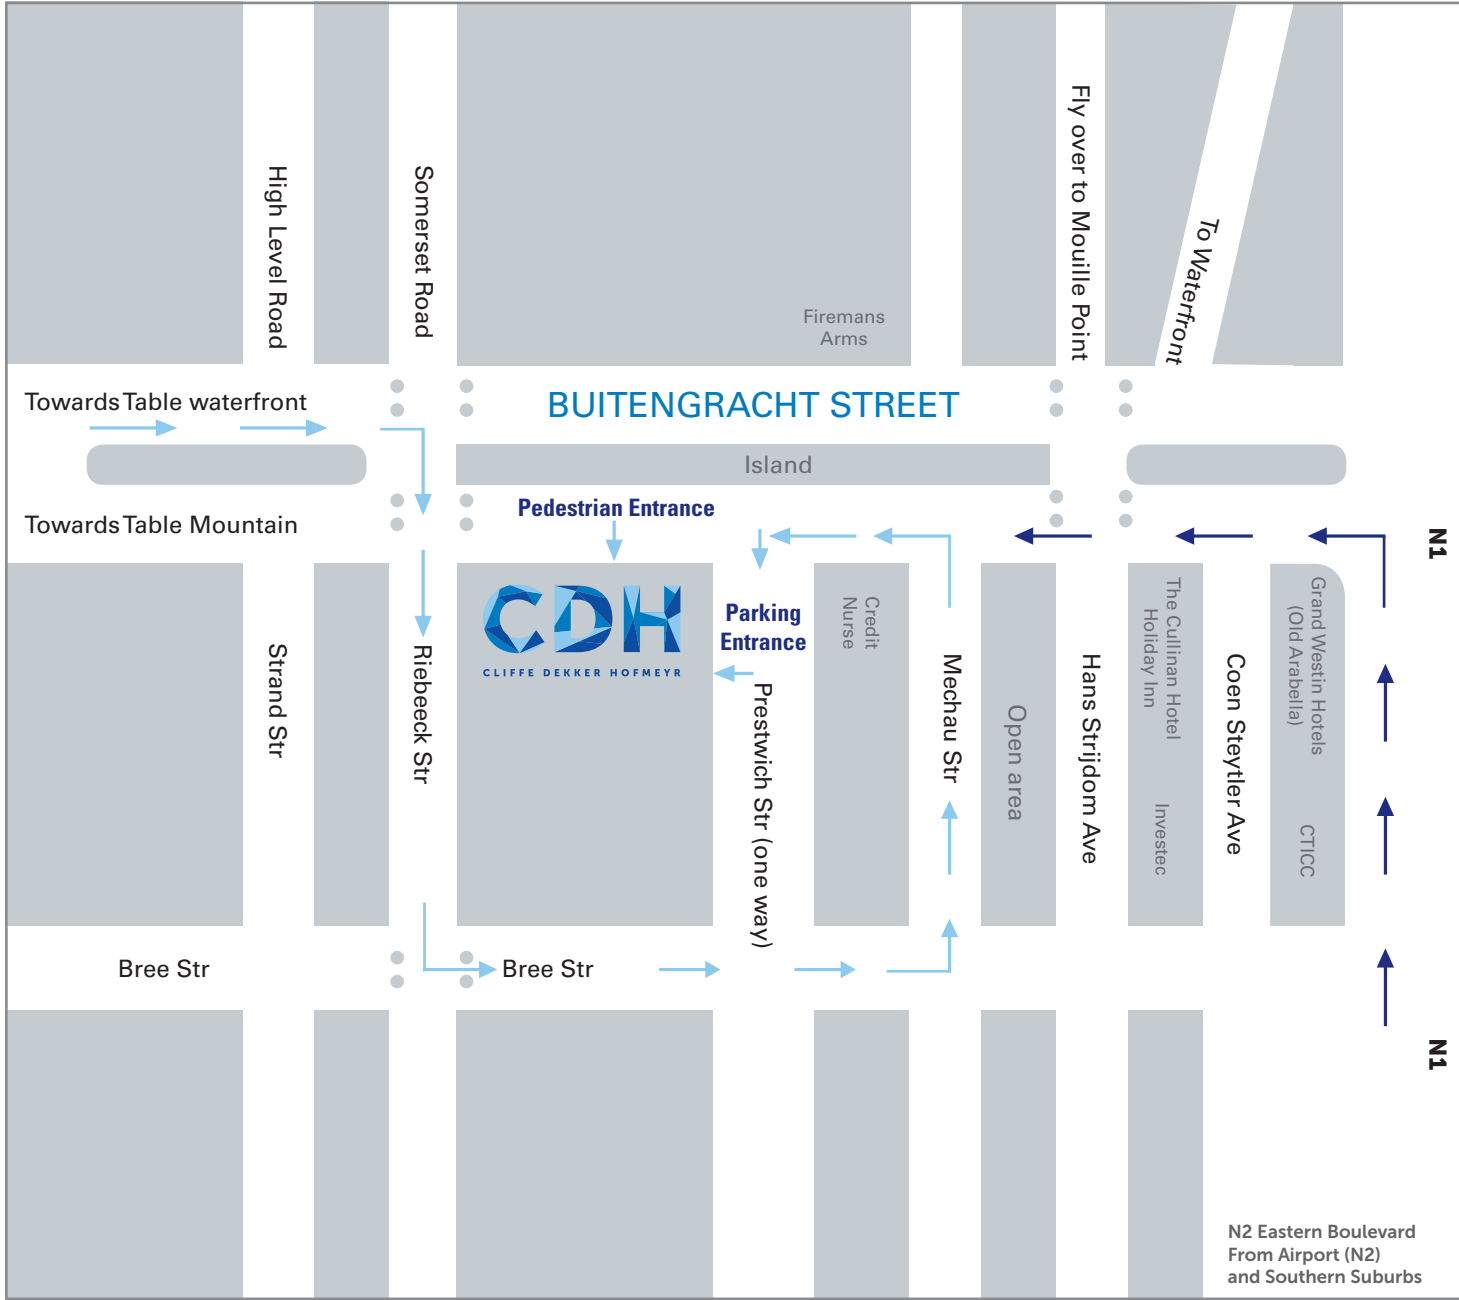

N2 Eastern Boulevard  
From Airport (N2) and Southern Suburbs

### CLIFFE DEKKER HOFMEYR

+ 28 (0)21 481 6300

11 BUITENGRACHT STREET

CAPE TOWN

GPS 33° 55' 03" S

18° 25' 16" E

The entrance to our parking area is in Prestwich street which is a one way down leading from Buiterngracht street.

**CLIFFE DEKKER HOFMEYR**

+ 27 (0)21 481 6300

11 BUITENGRACHT STREET  
CAPE TOWN

GPS 33° 55' 03" S  
18° 25' 16" E

The entrance to our parking area is in Prestwich street which is a one way down leading from Buitengracht street.