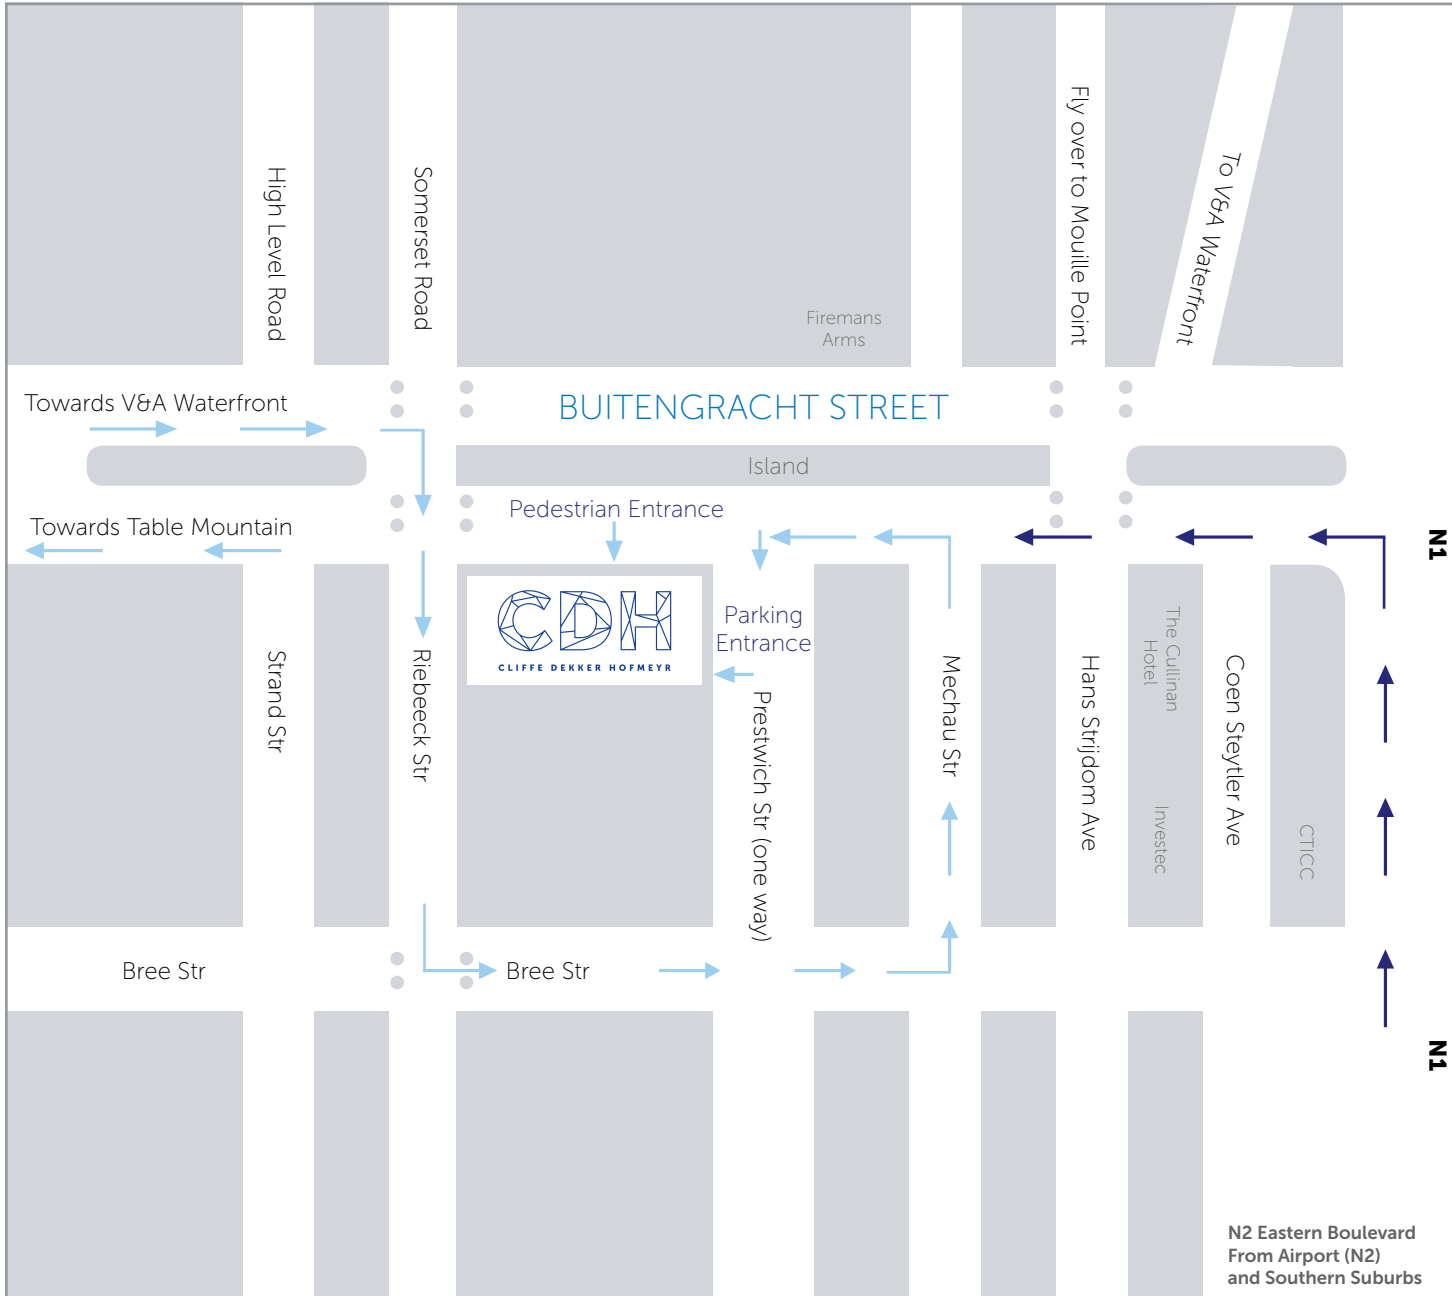

N2 Eastern Boulevard
From Airport (N2) and Southern Suburbs

CLIFFE DEKKER HOFMEYR

+27 (0)21 481 6300

11 BUITENGRACHT STREET

CAPE TOWN

GPS 33° 55' 03" S

18° 25' 16" E

The entrance to our parking area is in Prestwich street which is a one way down leading from Buitengracht street.

CLIFFE DEKKER HOFMEYR

CLIFFE DEKKER HOFMEYR

+27 (0)21 481 6300

11 BUITENGRACHT STREET
CAPE TOWN

GPS 33° 55' 03" S
18° 25' 16" E

The entrance to our parking area is in Prestwich Street which is a one way down leading from Buitengracht Street.