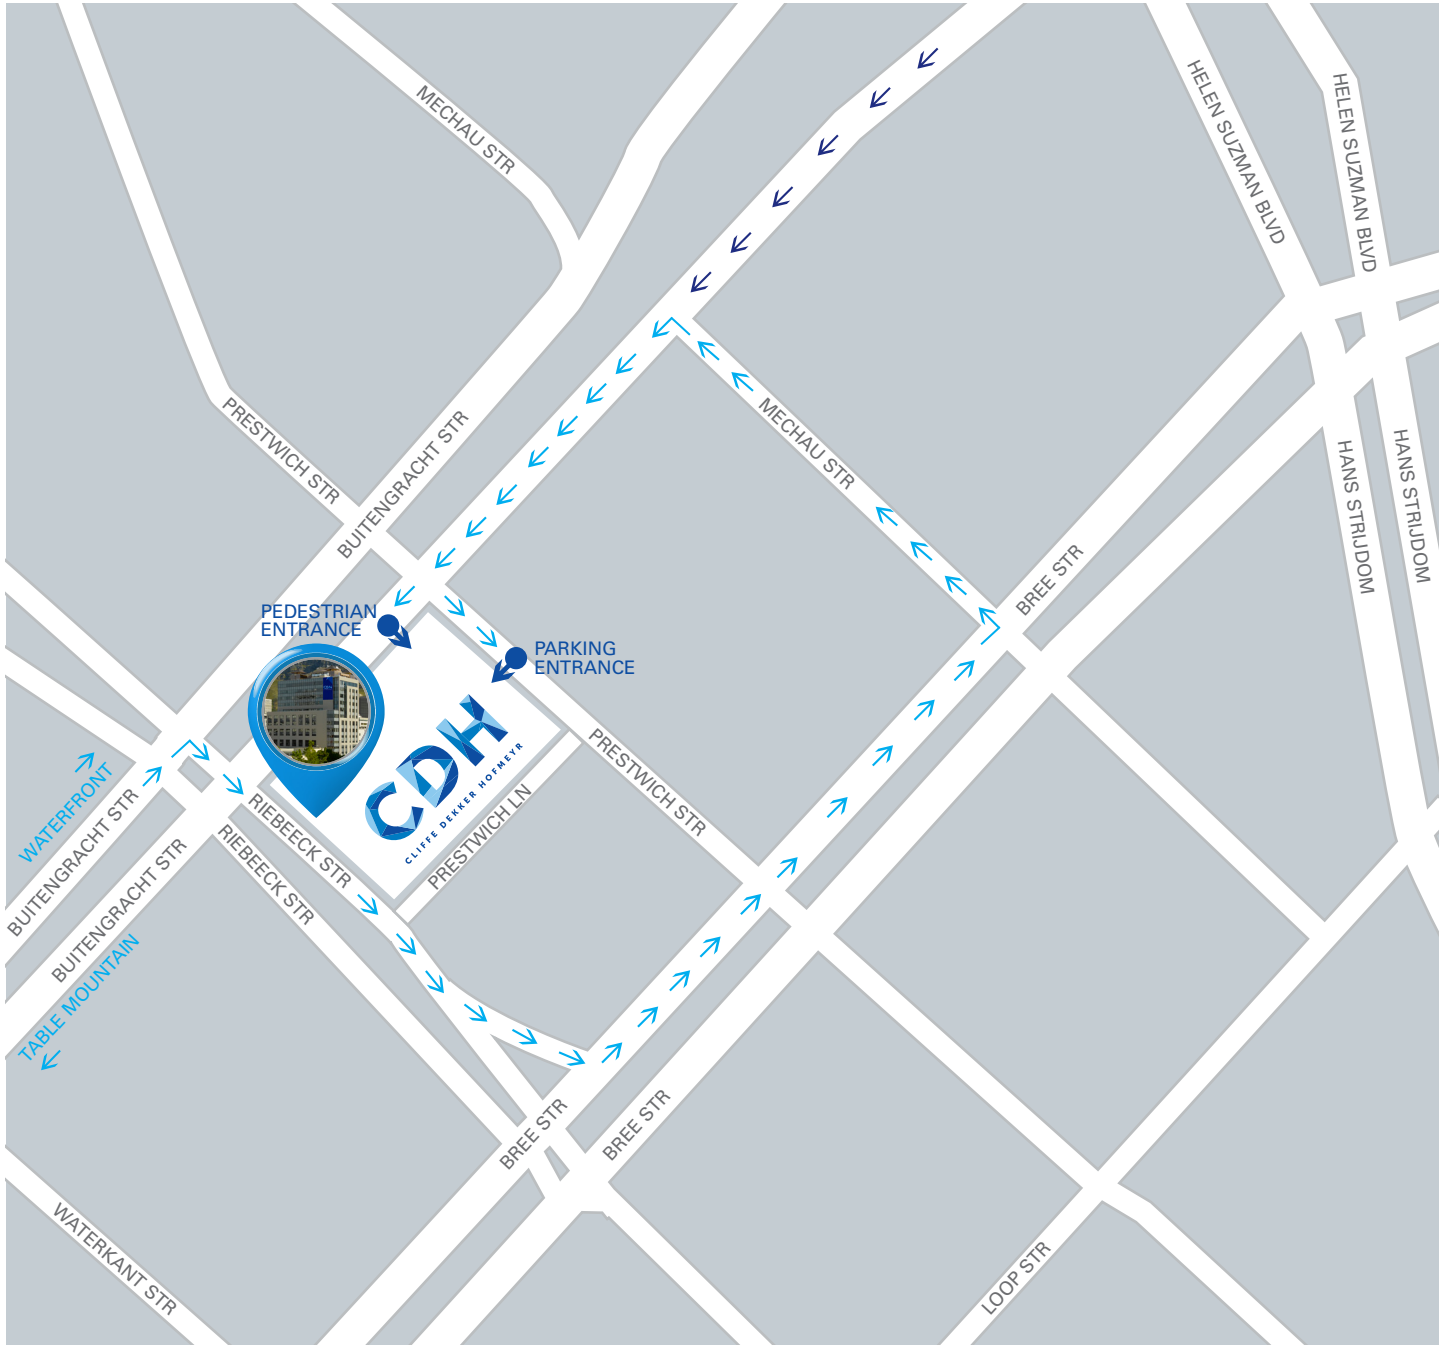

N2 Eastern Boulevard  
From Airport (N2) and Southern Suburbs

### CLIFFE DEKKER HOFMEYR

+ 28 (0)21 481 6300

11 BUITENGRACHT STREET

CAPE TOWN

GPS 33° 55' 03" S

18° 25' 16" E

The entrance to our parking area is in Prestwich street which is a one way down leading from Buiterngracht street.

**CLIFFE DEKKER HOFMEYR**

+ 27 (0)21 481 6300

11 BUITENGRACHT STREET  
CAPE TOWN

GPS 33° 55' 03" S  
18° 25' 16" E

The entrance to our parking area is in Prestwich street which is a one way down leading from Buitengracht street.