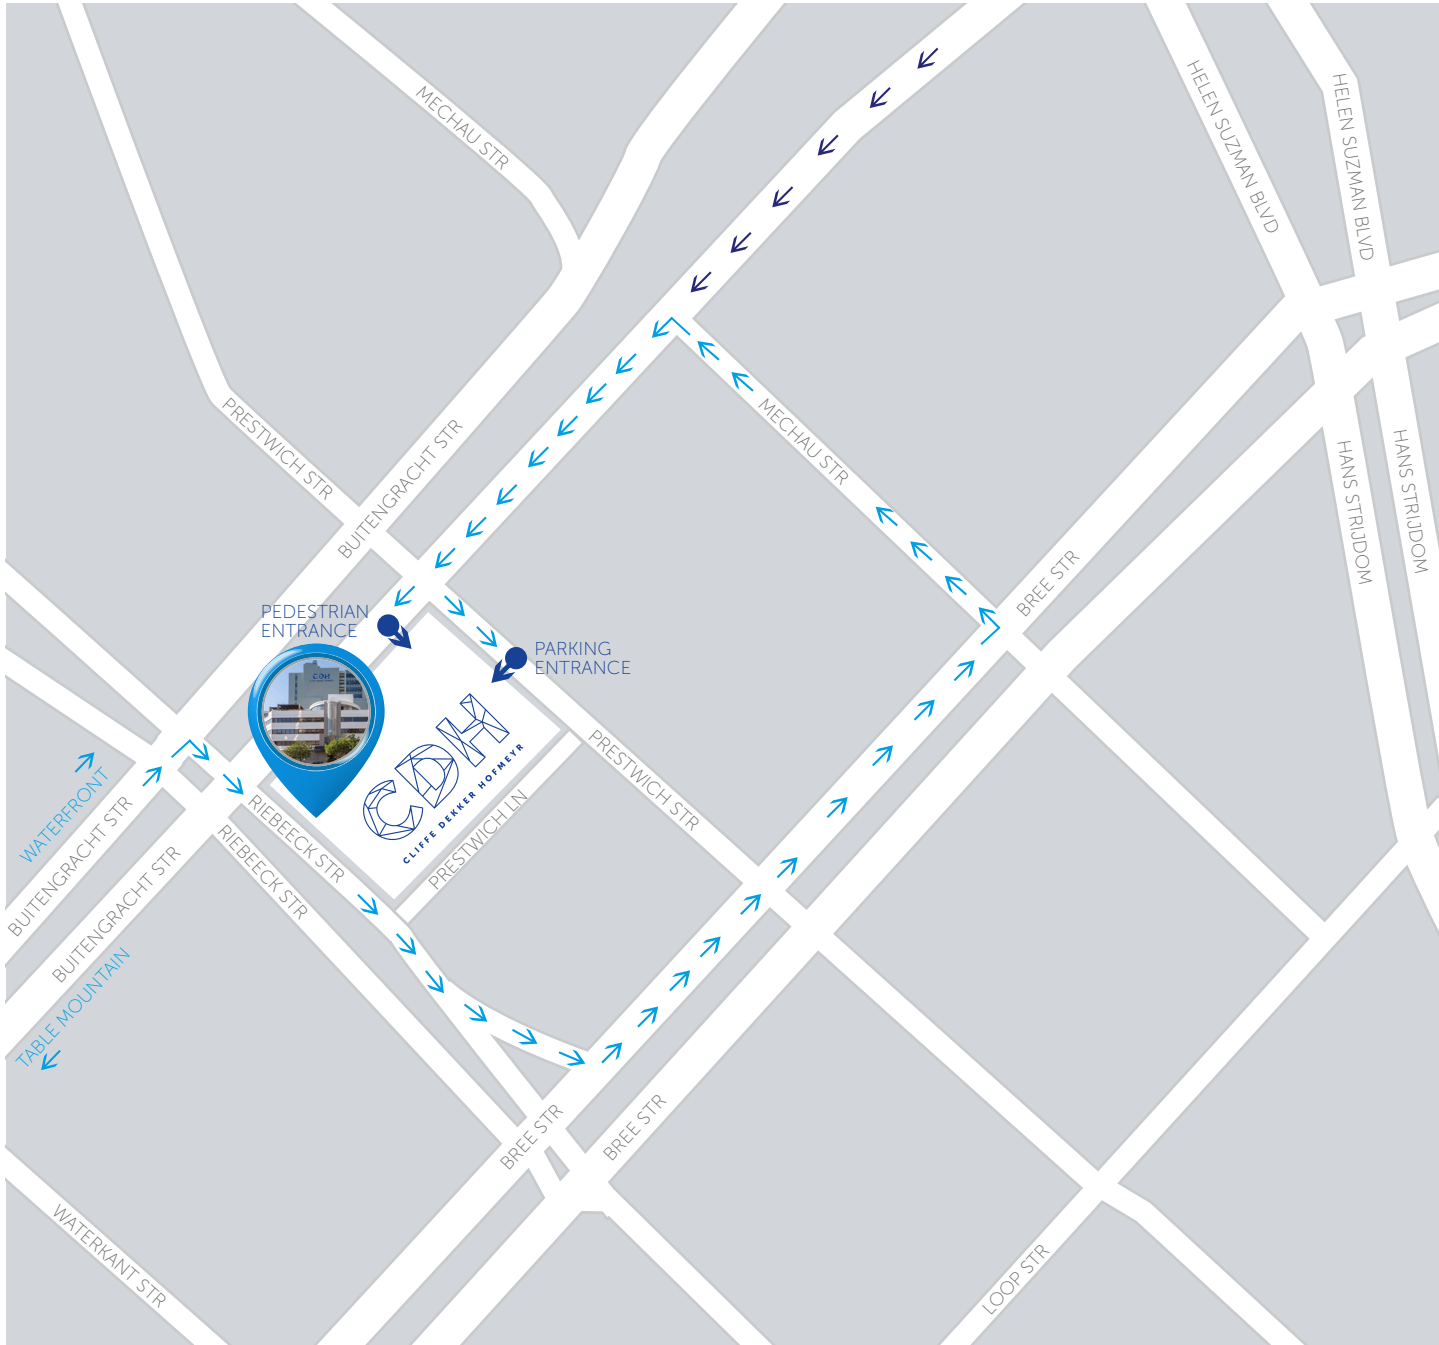

N2 Eastern Boulevard
From Airport (N2) and Southern Suburbs

CLIFFE DEKKER HOFMEYR

+27 (0)21 481 6300

11 BUITENGRACHT STREET

CAPE TOWN

GPS 33° 55' 03" S

18° 25' 16" E

The entrance to our parking area is in Prestwich street which is a one way down leading from Buitengracht street.

CLIFFE DEKKER HOFMEYR

CLIFFE DEKKER HOFMEYR

+27 (0)21 481 6300

11 BUITENGRACHT STREET
CAPE TOWN

GPS 33° 55' 03" S
18° 25' 16" E

The entrance to our parking area is in Prestwich Street which is a one way down leading from Buitengracht Street.