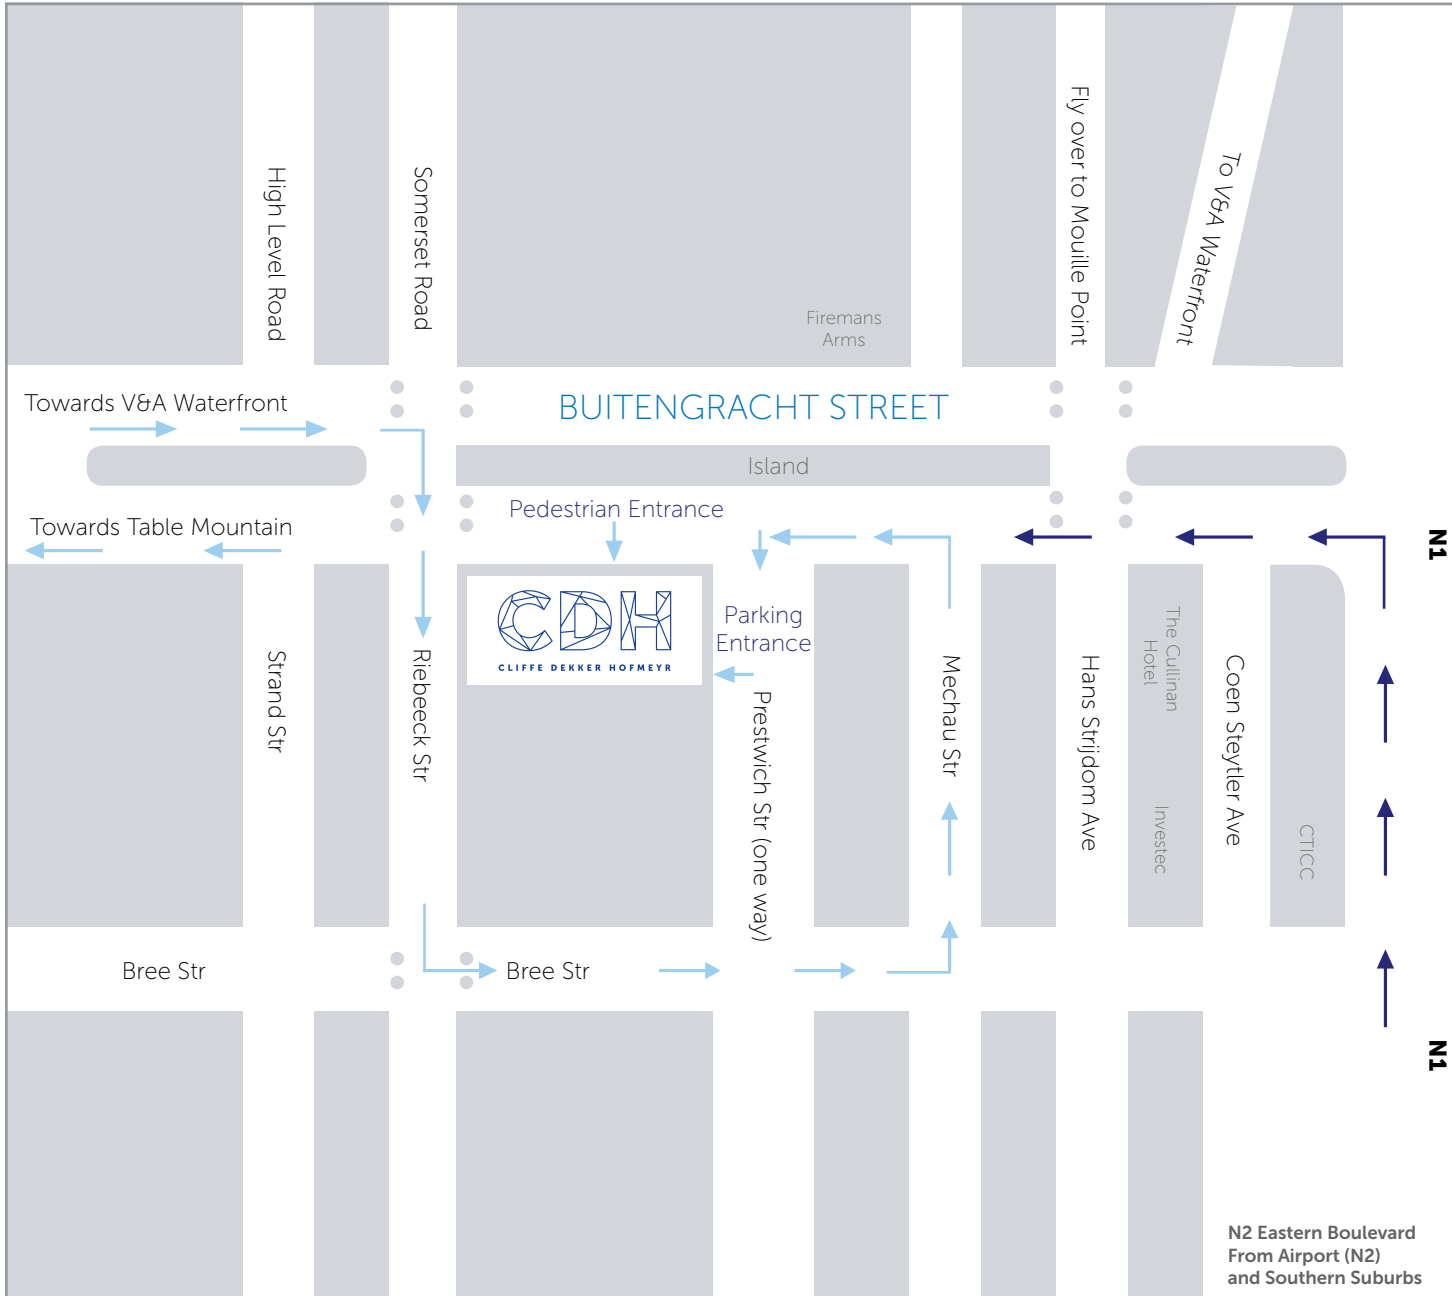

N2 Eastern Boulevard  
From Airport (N2) and Southern Suburbs

**CLIFFE DEKKER HOFMEYR**

+27 (0)21 481 6300

11 BUITENGRACHT STREET

CAPE TOWN

GPS 33° 55' 03" S

18° 25' 16" E

The entrance to our parking area is in Prestwich street which is a one way down leading from Buitengracht street.

## CLIFFE DEKKER HOFMEYR

+27 (0)21 481 6300

11 BUITENGRACHT STREET  
CAPE TOWN

GPS 33° 55' 03" S  
18° 25' 16" E

The entrance to our parking area is in Prestwich Street which is a one way down leading from Buitengracht Street.