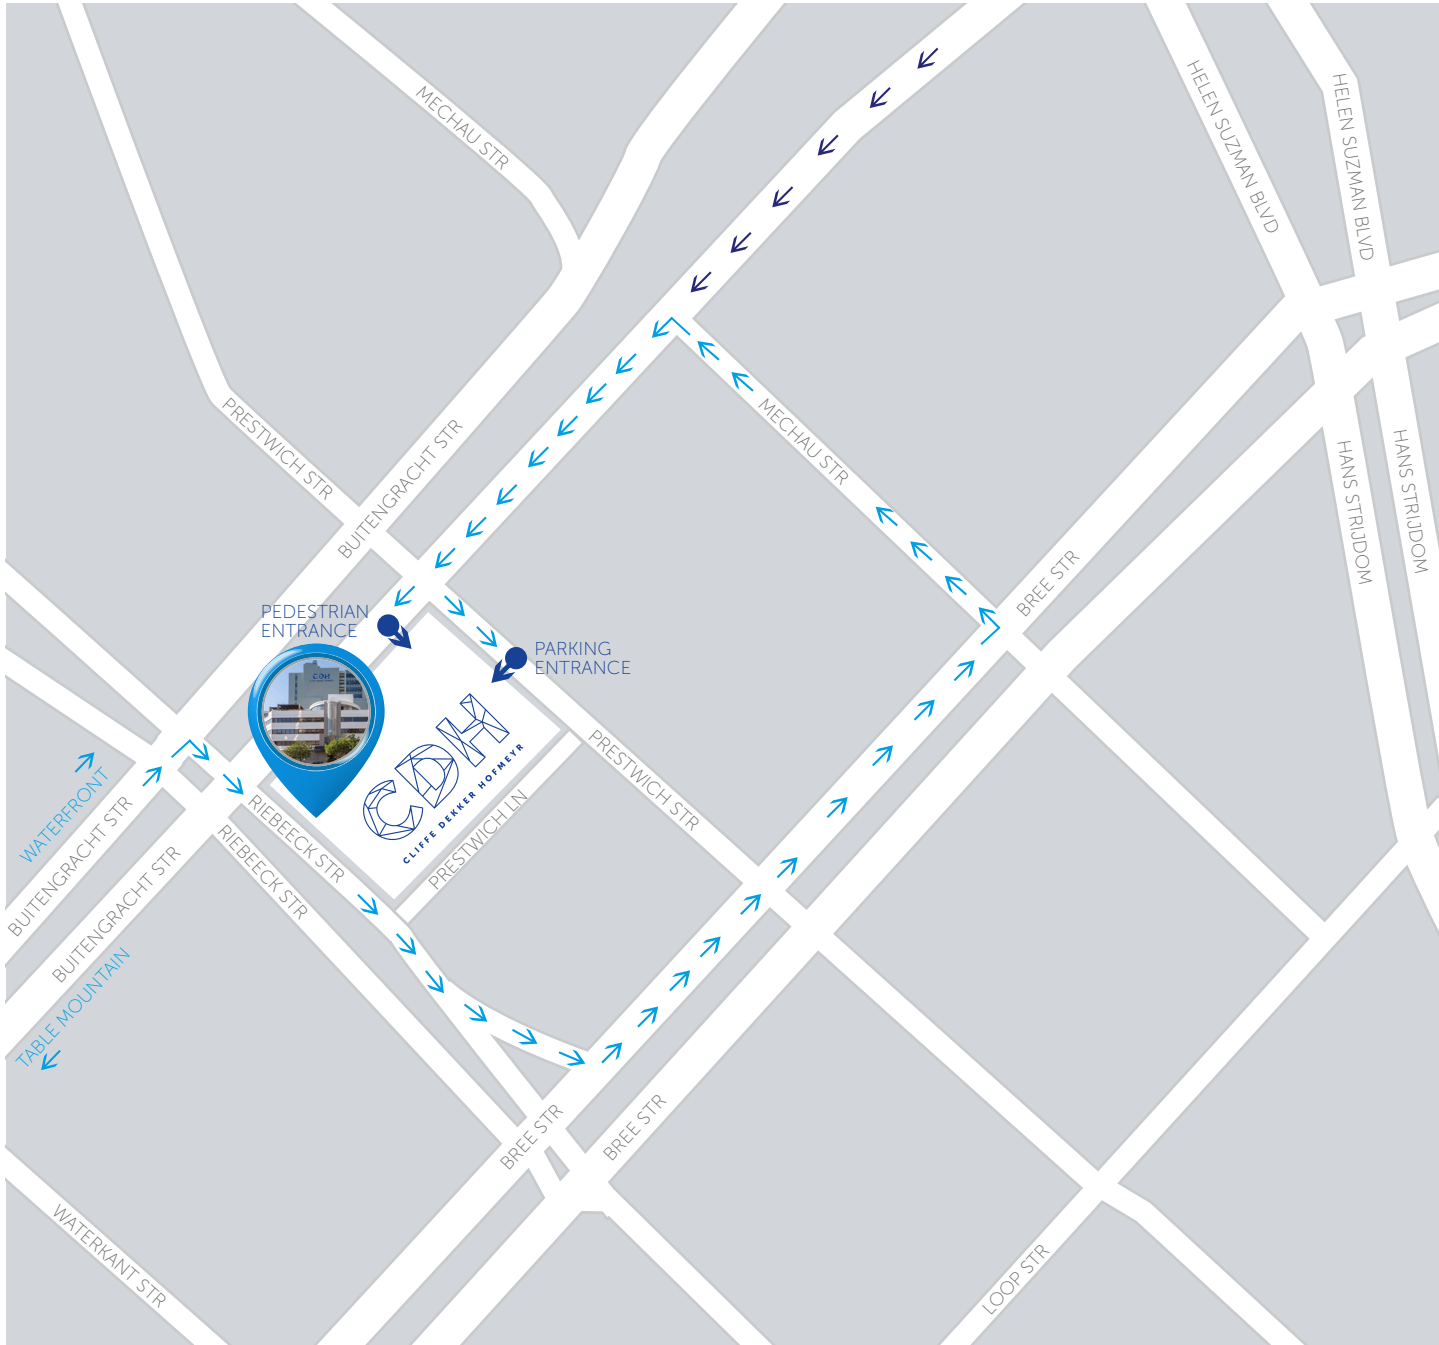

N2 Eastern Boulevard  
From Airport (N2) and Southern Suburbs

**CLIFFE DEKKER HOFMEYR**

+27 (0)21 481 6300

11 BUITENGRACHT STREET

CAPE TOWN

GPS 33° 55' 03" S

18° 25' 16" E

The entrance to our parking area is in Prestwich street which is a one way down leading from Buitengracht street.

## CLIFFE DEKKER HOFMEYR

+27 (0)21 481 6300

11 BUITENGRACHT STREET  
CAPE TOWN

GPS 33° 55' 03" S  
18° 25' 16" E

The entrance to our parking area is in Prestwich Street which is a one way down leading from Buitengracht Street.